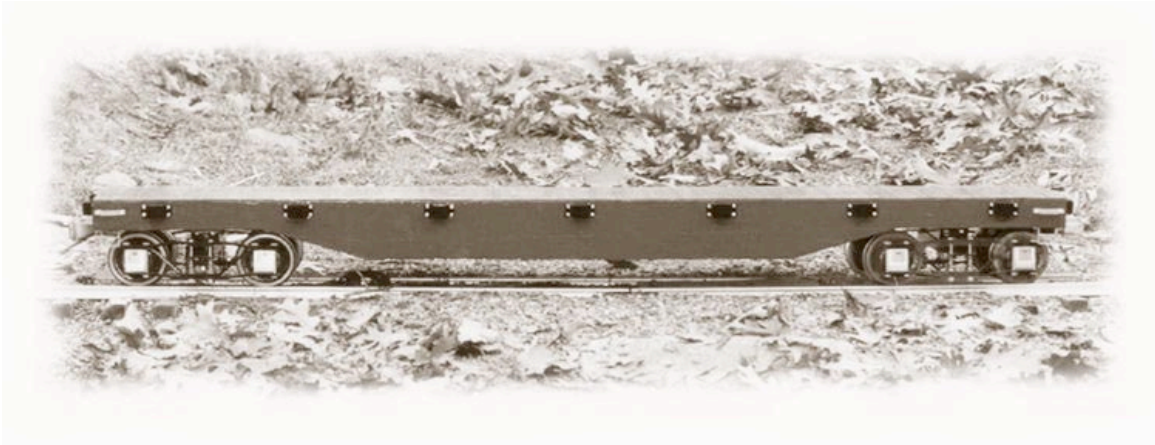

PLUM COVE STUDIOS

offers the

PHINNEAS T. PHLATT

Whether it's your first car, or just another addition to your train, now is the perfect time to order your Phinneas T. Phlatt. Made of high quality wood and metal parts, your Phlatt will provide years of dependable service to you and your children.

The Phinneas T. Phlatt looks great behind any era locomotive, whether it's steam, diesel or electric. Use them for passengers or use them for freight. Optional Adirondack Chairs and Gondola Sides integrate with the stake pockets allowing for stable and secure seating). Each car can easily and reliably hold 600 pounds, and have proven to be excellent tracking cars even on rough track and tight corners.

Avoid the summer rush and order your Phlatt today! Orders are sent on a first come, first serve basis.

Choose from:

The Kit $595

Build it yourself, with the legendary kit that comes complete with everything, including: wheels and axles machined (trucks bolt together in less than two hours) and absolutely every item you need to assemble your own Phlatt car (including a special tool custom designed by Plum Cove Studios). All wood is precut and ready for finishing. There's little or no finishing work to be done. All holes have been drilled and counter-sunk. Everything lines up. Everything is square. It's a snap to assemble.

RTR $795

Your Phlatt will arrive completely assembled and ready to run, or ready to paint! Actually, the fully assembled trucks are sent in a separate box, so you will have to spend ten minutes attaching them. It's the perfect time to marvel at how well constructed your new car is, and dream ahead to the many years of faithful service it will provide.

For extra options & shipping details: call, fax or email.

www.plumcovestudios.com

sampool@plumcovestudios.com

Phone: 978 865 6727

Plum Cove Studios
Sam Pool and Paul Pool
19 Linwood Place
Gloucester, MA 01930